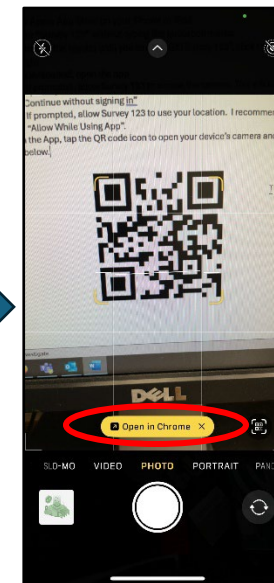

11. Access link embedded in QR code