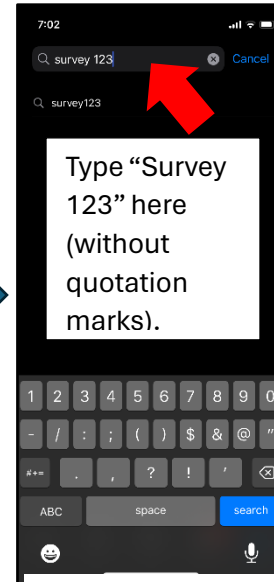

iPhone (Apple App Store)

Instructions

1. Open the Apple App Store on your iPhone or iPad.
2. Search for “Survey123” without typing the quotation marks.
3. Scroll through the results until you see “ArcGIS Survey123”, click the download icon to the right.
4. Once downloaded, open the app.
  - a. If prompted, allow Survey123 to access the camera. This will allow you to upload photos of your observations.
5. Click “Continue without signing in”
  - a. If prompted, allow Survey123 to use your location. I recommend the setting “Allow While Using App”.
6. Within the App, tap the QR code icon to open your device’s camera and scan the QR code below.
  - a. You may need to click on a popup menu to open the link embedded within the QR code.
7. Once you follow the link embedded within the QR code, select the option to “Open in the Survey123 field app”.
  - a. This will open the survey within the Survey123 app.
  - b. You can either enter data or exit the survey form by clicking the “X” in the upper lefthand corner.

The Texas Raptor Monitoring Network survey form will now be added to your Survey123 app. Anytime you open the app, you will be able to access the survey form. The steps above are a one-time process.

1. Open device

2. Locate Apple App Store

3. Click on search

4. Search for app

5. Download app

6. Open app

7. Allow camera permission

8. Select this option to bypass

9. Allow location service when using app