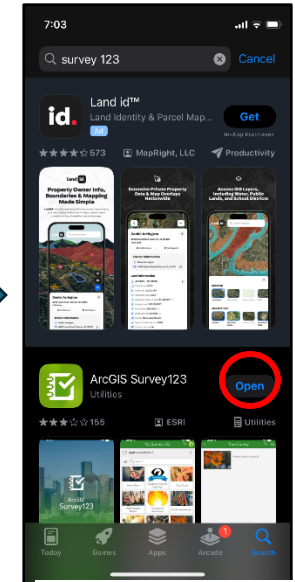

## quick start guide

Thank you for your interest in participating in the Texas Raptor Monitoring Network. This guide will provide instructions for downloading the Survey123 app which is used for collecting observations. Additionally, Survey 123 can be accessed through an internet browser on a personal computer.

iPhone (Apple App Store)

Instructions

1. Open the Apple App Store on your iPhone or iPad.
2. Search for “Survey123” without typing the quotation marks.
3. Scroll through the results until you see “ArcGIS Survey123”, click the download icon to the right.
4. Once downloaded, open the app.
  - a. If prompted, allow Survey123 to access the camera. This will allow you to upload photos of your observations.
5. Click “Continue without signing in”
  - a. If prompted, allow Survey123 to use your location. I recommend the setting “Allow While Using App”.
6. Within the App, tap the QR code icon to open your device’s camera and scan the QR code below.
  - a. You may need to click on a popup menu to open the link embedded within the QR code.
7. Once you follow the link embedded within the QR code, select the option to “Open in the Survey123 field app”.
  - a. This will open the survey within the Survey123 app.
  - b. You can either enter data or exit the survey form by clicking the “X” in the upper lefthand corner.

The Texas Raptor Monitoring Network survey form will now be added to your Survey123 app. Anytime you open the app, you will be able to access the survey form. The steps above are a one-time process.

1. Open device

2. Locate Apple App Store

3. Click on search

4. Search for app

5. Download app

6. Open app

7. Allow camera permission

8. Select this option to bypass

9. Allow location service when using app