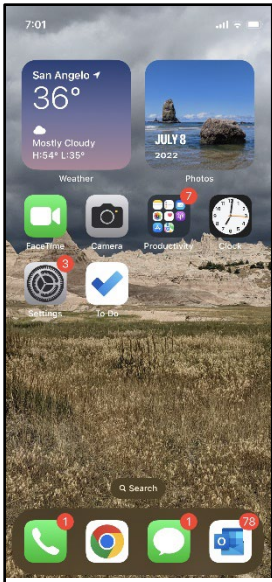

## quick start guide

Thank you for your interest in participating in the Texas Raptor Monitoring Network. This guide will provide instructions for downloading the Survey123 app which is used for collecting observations. Additionally, Survey 123 can be accessed through an internet browser on a personal computer.

iPhone (Apple App Store)

Instructions

1. Open the Apple App Store on your iPhone or iPad.
2. Search for “Survey123” without typing the quotation marks.
3. Scroll through the results until you see “ArcGIS Survey123”, click the download icon to the right.
4. Once downloaded, open the app.
  - a. If prompted, allow Survey123 to access the camera. This will allow you to upload photos of your observations.
5. Click “Continue without signing in”
  - a. If prompted, allow Survey123 to use your location. I recommend the setting “Allow While Using App”.
6. Within the App, tap the QR code icon to open your device’s camera and scan the QR code below.
  - a. You may need to click on a popup menu to open the link embedded within the QR code.
7. Once you follow the link embedded within the QR code, select the option to “Open in the Survey123 field app”.
  - a. This will open the survey within the Survey123 app.
  - b. You can either enter data or exit the survey form by clicking the “X” in the upper lefthand corner.

The Texas Raptor Monitoring Network survey form will now be added to your Survey123 app. Anytime you open the app, you will be able to access the survey form. The steps above are a one-time process.

1. Open device