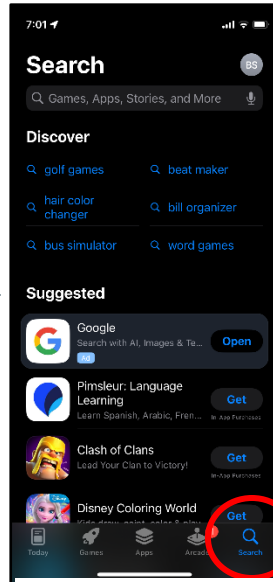

iPhone (Apple App Store)

Instructions

1. Open the Apple App Store on your iPhone or iPad.
2. Search for “Survey123” without typing the quotation marks.
3. Scroll through the results until you see “ArcGIS Survey123”, click the download icon to the right.
4. Once downloaded, open the app.
  - a. If prompted, allow Survey123 to access the camera. This will allow you to upload photos of your observations.
5. Click “Continue without signing in”
  - a. If prompted, allow Survey123 to use your location. I recommend the setting “Allow While Using App”.
6. Within the App, tap the QR code icon to open your device’s camera and scan the QR code below.
  - a. You may need to click on a popup menu to open the link embedded within the QR code.
7. Once you follow the link embedded within the QR code, select the option to “Open in the Survey123 field app”.
  - a. This will open the survey within the Survey123 app.
  - b. You can either enter data or exit the survey form by clicking the “X” in the upper lefthand corner.

The Texas Raptor Monitoring Network survey form will now be added to your Survey123 app. Anytime you open the app, you will be able to access the survey form. The steps above are a one-time process.

1. Open device

2. Locate Apple App Store

3. Click on search

4. Search for app

5. Download app

6. Open app

7. Allow camera permission

8. Select this option to bypass

9. Allow location service when using app