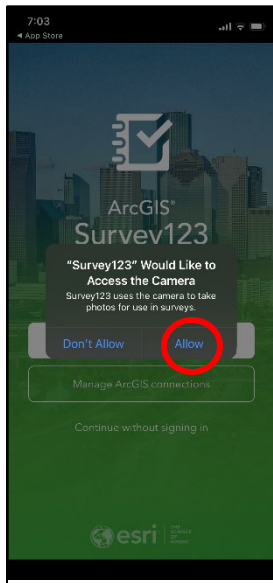

iPhone (Apple App Store)

Instructions

1. Open the Apple App Store on your iPhone or iPad.
2. Search for “Survey123” without typing the quotation marks.
3. Scroll through the results until you see “ArcGIS Survey123”, click the download icon to the right.
4. Once downloaded, open the app.
  - a. If prompted, allow Survey123 to access the camera. This will allow you to upload photos of your observations.
5. Click “Continue without signing in”
  - a. If prompted, allow Survey123 to use your location. I recommend the setting “Allow While Using App”.
6. Within the App, tap the QR code icon to open your device’s camera and scan the QR code below.
  - a. You may need to click on a popup menu to open the link embedded within the QR code.
7. Once you follow the link embedded within the QR code, select the option to “Open in the Survey123 field app”.
  - a. This will open the survey within the Survey123 app.
  - b. You can either enter data or exit the survey form by clicking the “X” in the upper lefthand corner.

The Texas Raptor Monitoring Network survey form will now be added to your Survey123 app. Anytime you open the app, you will be able to access the survey form. The steps above are a one-time process.

1. Open device

2. Locate Apple App Store

3. Click on search

4. Search for app

5. Download app

6. Open app

7. Allow camera permission

8. Select this option to bypass

9. Allow location service when using app