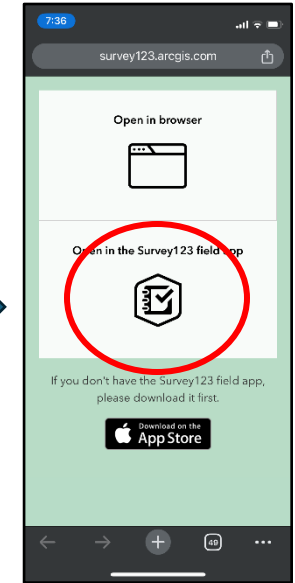

12. Open TRMN survey form in Survey123