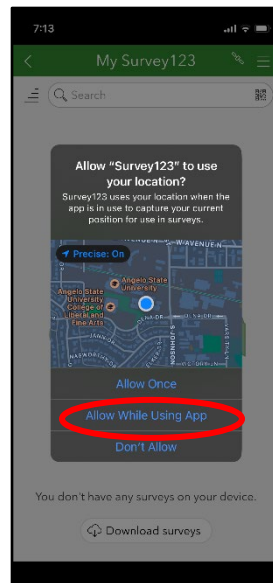

iPhone (Apple App Store)

Instructions

1. Open the Apple App Store on your iPhone or iPad.
2. Search for “Survey123” without typing the quotation marks.
3. Scroll through the results until you see “ArcGIS Survey123”, click the download icon to the right.
4. Once downloaded, open the app.
  - a. If prompted, allow Survey123 to access the camera. This will allow you to upload photos of your observations.
5. Click “Continue without signing in”
  - a. If prompted, allow Survey123 to use your location. I recommend the setting “Allow While Using App”.
6. Within the App, tap the QR code icon to open your device’s camera and scan the QR code below.
  - a. You may need to click on a popup menu to open the link embedded within the QR code.
7. Once you follow the link embedded within the QR code, select the option to “Open in the Survey123 field app”.
  - a. This will open the survey within the Survey123 app.
  - b. You can either enter data or exit the survey form by clicking the “X” in the upper lefthand corner.

The Texas Raptor Monitoring Network survey form will now be added to your Survey123 app. Anytime you open the app, you will be able to access the survey form. The steps above are a one-time process.

1. Open device

2. Locate Apple App Store

3. Click on search

4. Search for app

5. Download app

6. Open app

7. Allow camera permission

8. Select this option to bypass

9. Allow location service when using app