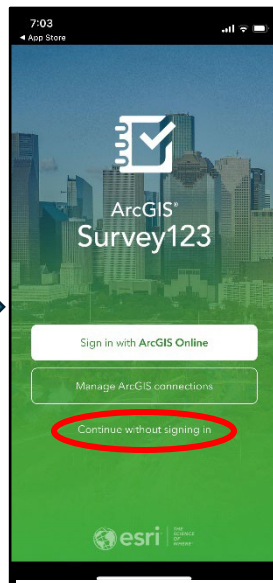

iPhone (Apple App Store)

Instructions

1. Open the Apple App Store on your iPhone or iPad.
2. Search for “Survey123” without typing the quotation marks.
3. Scroll through the results until you see “ArcGIS Survey123”, click the download icon to the right.
4. Once downloaded, open the app.
  - a. If prompted, allow Survey123 to access the camera. This will allow you to upload photos of your observations.
5. Click “Continue without signing in”
  - a. If prompted, allow Survey123 to use your location. I recommend the setting “Allow While Using App”.
6. Within the App, tap the QR code icon to open your device’s camera and scan the QR code below.
  - a. You may need to click on a popup menu to open the link embedded within the QR code.
7. Once you follow the link embedded within the QR code, select the option to “Open in the Survey123 field app”.
  - a. This will open the survey within the Survey123 app.
  - b. You can either enter data or exit the survey form by clicking the “X” in the upper lefthand corner.

The Texas Raptor Monitoring Network survey form will now be added to your Survey123 app. Anytime you open the app, you will be able to access the survey form. The steps above are a one-time process.

1. Open device

2. Locate Apple App Store

3. Click on search

4. Search for app

5. Download app

6. Open app

7. Allow camera permission

8. Select this option to bypass

9. Allow location service when using app