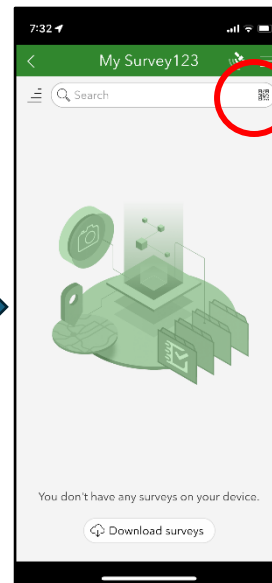

iPhone (Apple App Store)

Instructions

1. Open the Apple App Store on your iPhone or iPad.
2. Search for “Survey123” without typing the quotation marks.
3. Scroll through the results until you see “ArcGIS Survey123”, click the download icon to the right.
4. Once downloaded, open the app.
  - a. If prompted, allow Survey123 to access the camera. This will allow you to upload photos of your observations.
5. Click “Continue without signing in”
  - a. If prompted, allow Survey123 to use your location. I recommend the setting “Allow While Using App”.
6. Within the App, tap the QR code icon to open your device’s camera and scan the QR code below.
  - a. You may need to click on a popup menu to open the link embedded within the QR code.
7. Once you follow the link embedded within the QR code, select the option to “Open in the Survey123 field app”.
  - a. This will open the survey within the Survey123 app.
  - b. You can either enter data or exit the survey form by clicking the “X” in the upper lefthand corner.

The Texas Raptor Monitoring Network survey form will now be added to your Survey123 app. Anytime you open the app, you will be able to access the survey form. The steps above are a one-time process.

1. Open device

2. Locate Apple App Store

3. Click on search

4. Search for app

5. Download app

6. Open app

7. Allow camera permission

8. Select this option to bypass

9. Allow location service when using app