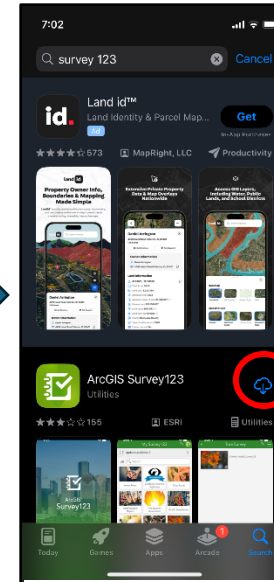

## quick start guide

Thank you for your interest in participating in the Texas Raptor Monitoring Network. This guide will provide instructions for downloading the Survey123 app which is used for collecting observations. Additionally, Survey 123 can be accessed through an internet browser on a personal computer.

iPhone (Apple App Store)

Instructions

1. Open the Apple App Store on your iPhone or iPad.
2. Search for “Survey123” without typing the quotation marks.
3. Scroll through the results until you see “ArcGIS Survey123”, click the download icon to the right.
4. Once downloaded, open the app.
  - a. If prompted, allow Survey123 to access the camera. This will allow you to upload photos of your observations.
5. Click “Continue without signing in”
  - a. If prompted, allow Survey123 to use your location. I recommend the setting “Allow While Using App”.
6. Within the App, tap the QR code icon to open your device’s camera and scan the QR code below.
  - a. You may need to click on a popup menu to open the link embedded within the QR code.
7. Once you follow the link embedded within the QR code, select the option to “Open in the Survey123 field app”.
  - a. This will open the survey within the Survey123 app.
  - b. You can either enter data or exit the survey form by clicking the “X” in the upper lefthand corner.

The Texas Raptor Monitoring Network survey form will now be added to your Survey123 app. Anytime you open the app, you will be able to access the survey form. The steps above are a one-time process.

1. Open device

2. Locate Apple App Store

3. Click on search

4. Search for app

5. Download app

6. Open app

7. Allow camera permission

8. Select this option to bypass

9. Allow location service when using app